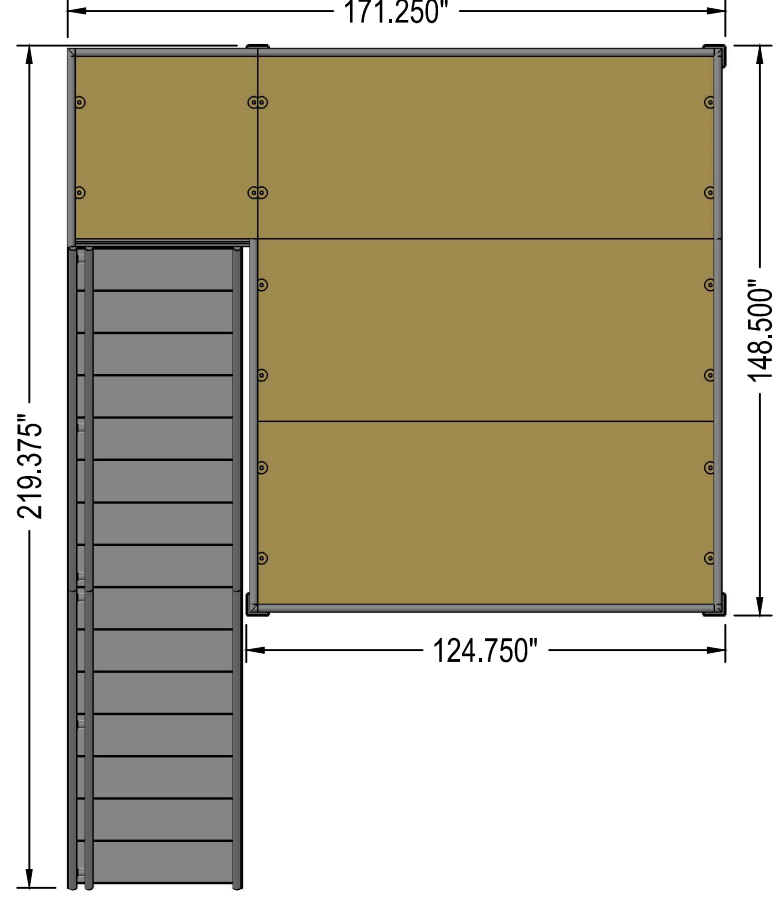

Highmark
TechSystems

8343 Clinton Park Drive
Fort Wayne, IN 46825
Phone: 260-483-0012

Sheet: **Quote 1 of 2**
Current Rev:
Drawn Date: **07/21/2014**
Drawn By: **D Overmyer**

© 2014 All Rights Reserved

Sheet Description: **ISO View**
Rental/Purchase: **Rental Kit**
Quote/Job Number:
Client Name:
Job Name: **10' x 12' ExpoDeck**