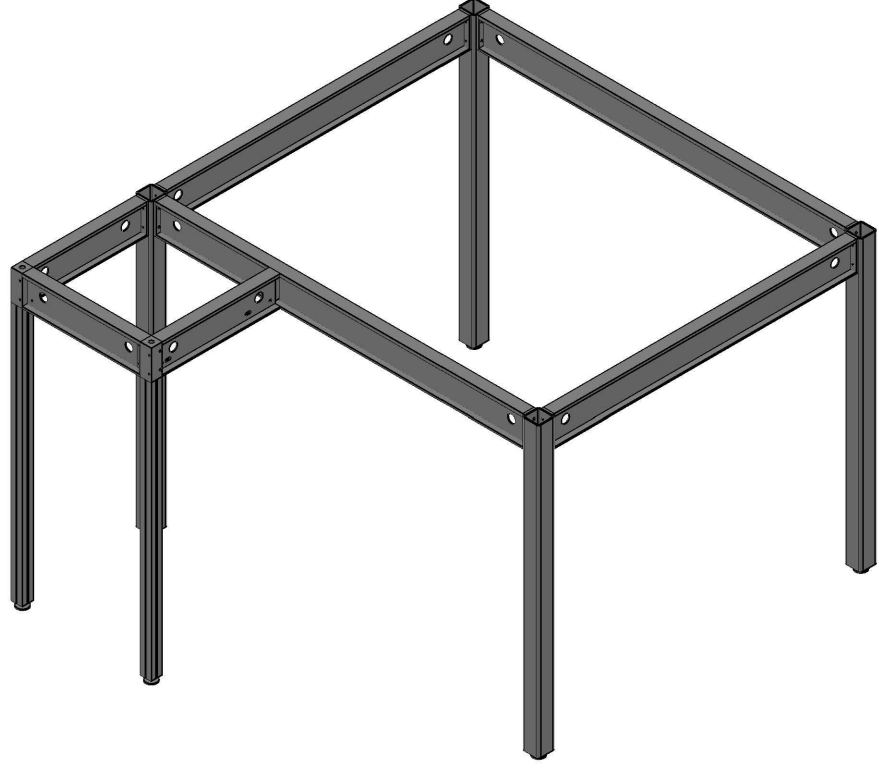

Highmark
TechSystems

8343 Clinton Park Drive
Fort Wayne, IN 46825
Phone: 260-483-0012

Sheet: **Quote 1 of 2**
Current Rev:
Drawn Date: **07/21/2014**
Drawn By: **D Overmyer**

© 2014 All Rights Reserved

Sheet Description: **ISO View**
Rental/Purchase: **Rental Kit**
Quote/Job Number:
Client Name:
Job Name: **10' x 12' ExpoDeck**

Highmark
TechSystems

8343 Clinton Park Drive
Fort Wayne, IN 46825
Phone: 260-483-0012

Sheet: **Quote 2 of 2**
Current Rev:
Drawn Date: **07/21/2014**
Drawn By: **D Overmyer**

© 2014 All Rights Reserved

Sheet Description: **Plan & Elevation**
Rental/Purchase: **Rental Kit**
Quote/Job Number:
Client Name:
Job Name: **10' x 12' ExpoDeck**