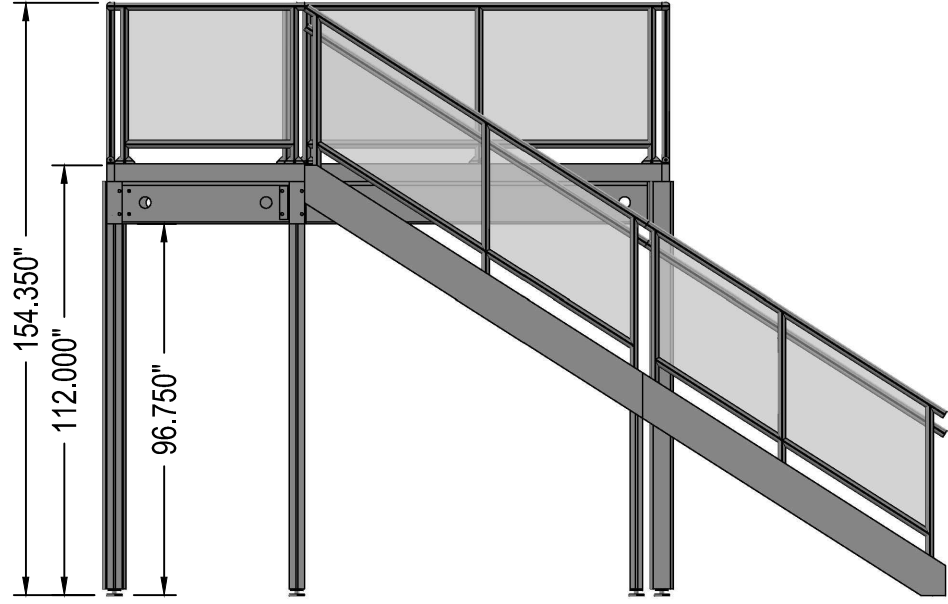

Highmark
TechSystems

8343 Clinton Park Drive
Fort Wayne, IN 46825
Phone: 260-483-0012

Sheet: **Quote 2 of 2**
Current Rev:
Drawn Date: **07/21/2014**
Drawn By: **D Overmyer**

© 2014 All Rights Reserved

Sheet Description: **Plan & Elevation**
Rental/Purchase: **Rental Kit**
Quote/Job Number:
Client Name:
Job Name: **10' x 12' ExpoDeck**