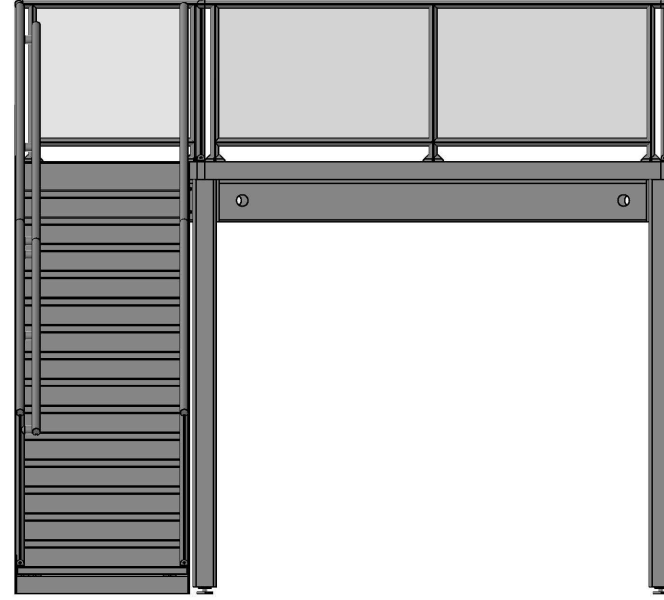

Highmark
TechSystems

8343 Clinton Park Drive
Fort Wayne, IN 46825
Phone: 260-483-0012

Sheet: **Quote 2 of 2**
Current Rev:
Drawn Date: **07/21/2014**
Drawn By: **D Overmyer**

© 2014 All Rights Reserved

Sheet Description: **Plan & Elevation**
Rental/Purchase: **Rental Kit**
Quote/Job Number:
Client Name:
Job Name: **10' x 20' ExpoDeck**