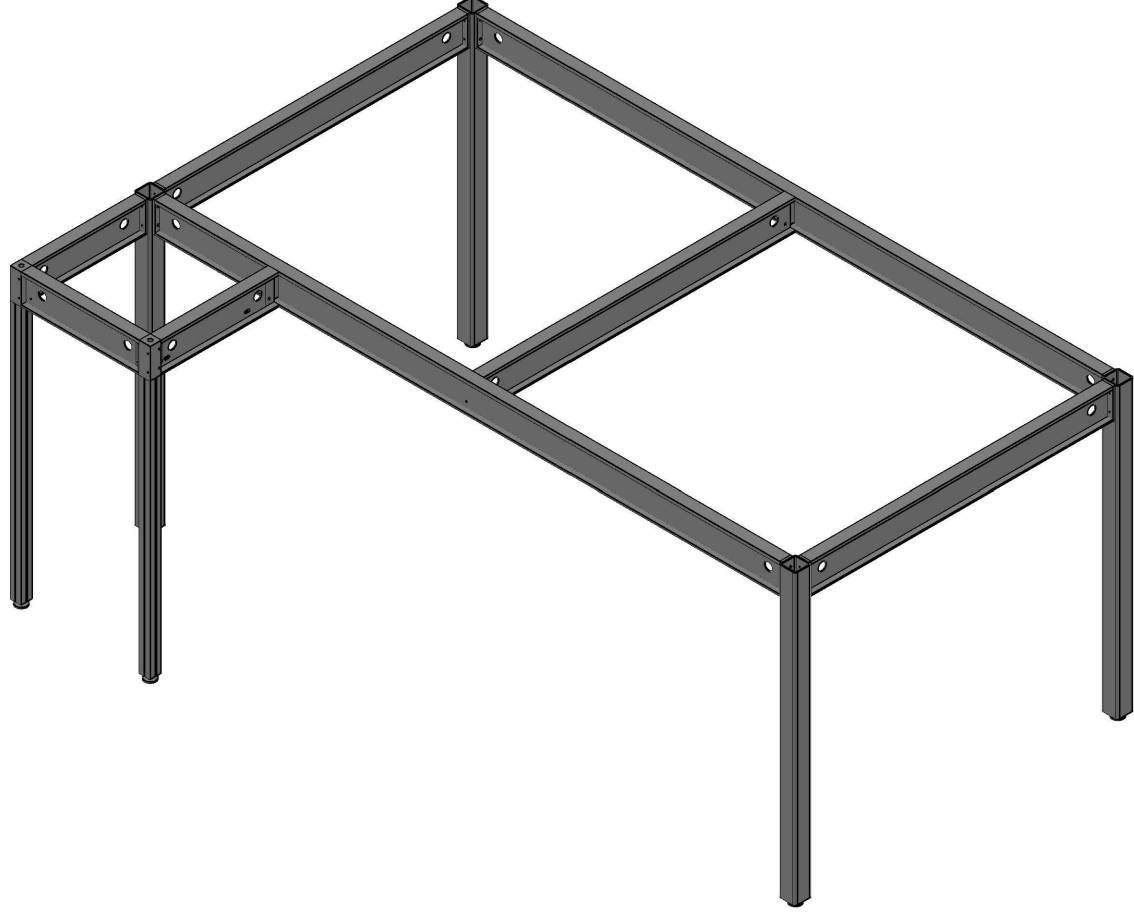

Highmark
TechSystems

8343 Clinton Park Drive
Fort Wayne, IN 46825
Phone: 260-483-0012

Sheet: **Quote 1 of 2**
Current Rev:
Drawn Date: **07/21/2014**
Drawn By: **D Overmyer**

© 2014 All Rights Reserved

Sheet Description: **ISO View**
Rental/Purchase: **Rental Kit**
Client Name:
Job Name: **10' x 20' ExpoDeck**