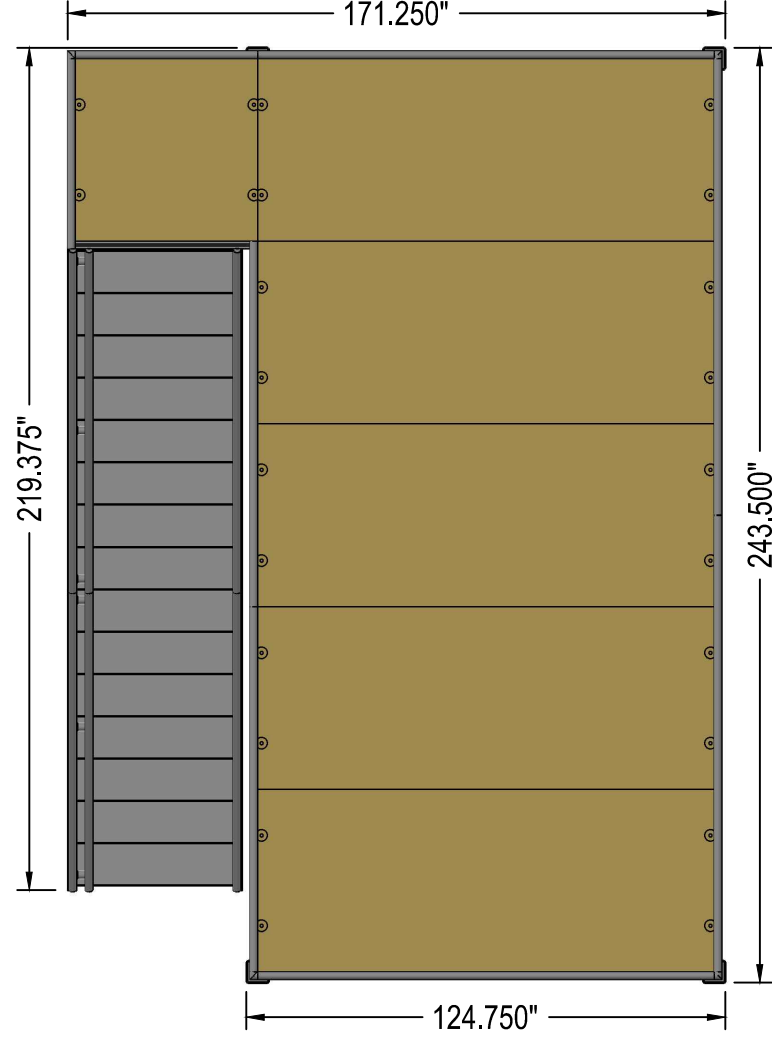

Highmark
TechSystems

8343 Clinton Park Drive
Fort Wayne, IN 46825
Phone: 260-483-0012

Sheet: **Quote 1 of 2**
Current Rev:
Drawn Date: **07/21/2014**
Drawn By: **D Overmyer**

© 2014 All Rights Reserved

Sheet Description: **ISO View**
Rental/Purchase: **Rental Kit**
Client Name:
Job Name: **10' x 20' ExpoDeck**