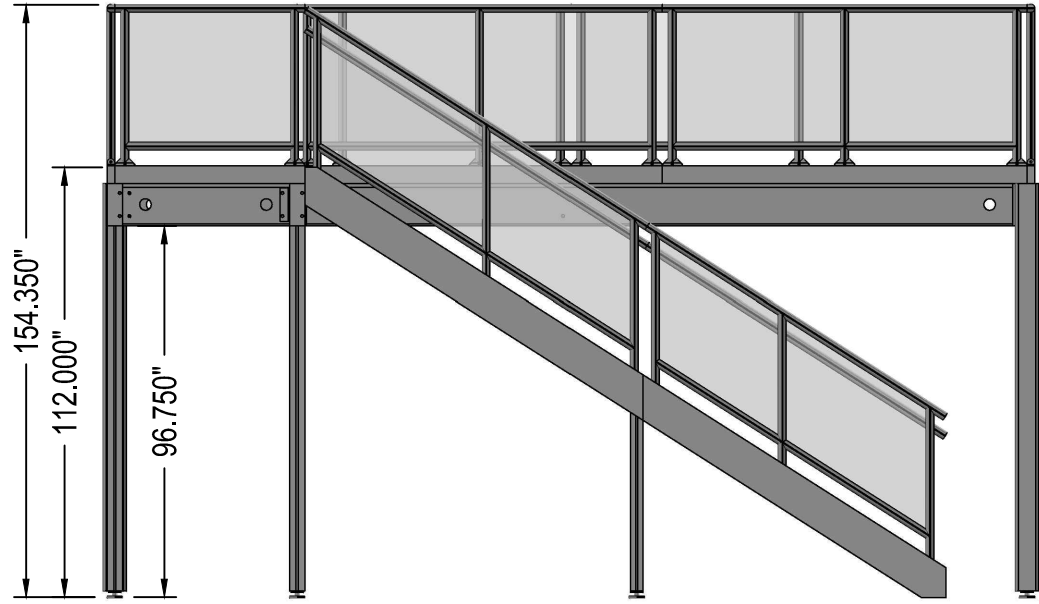

Highmark
TechSystems

8343 Clinton Park Drive
Fort Wayne, IN 46825
Phone: 260-483-0012

Sheet: **Quote 2 of 2**
Current Rev:
Drawn Date: **07/21/2014**
Drawn By: **D Overmyer**

© 2014 All Rights Reserved

Sheet Description: **Plan & Elevation**
Rental/Purchase: **Rental Kit**
Quote/Job Number:
Client Name:
Job Name: **10' x 20' ExpoDeck**