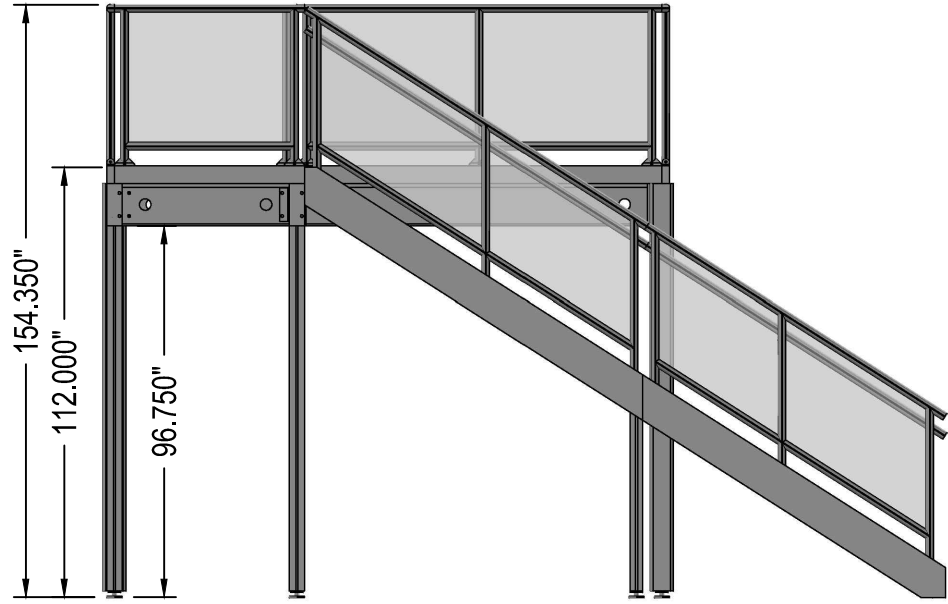

Highmark
TechSystems

8343 Clinton Park Drive
Fort Wayne, IN 46825
Phone: 260-483-0012

Sheet: **Quote 2 of 2**
Current Rev:
Drawn Date: **07/21/2014**
Drawn By: **D Overmyer**

© 2014 All Rights Reserved

Sheet Description: **Plan & Elevation**
Rental/Purchase: **Rental Kit**
Quote/Job Number:
Client Name:
Job Name: **12' x 12' ExpoDeck**