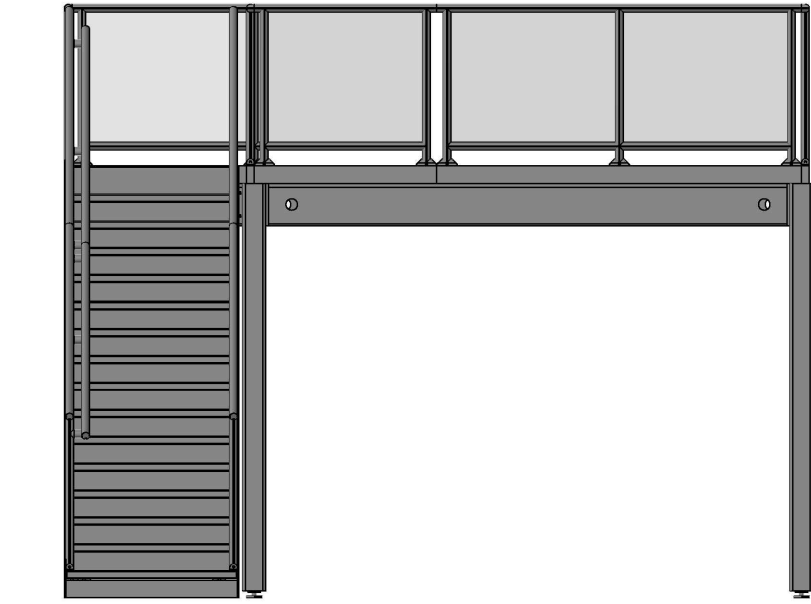

Highmark
TechSystems

8343 Clinton Park Drive
Fort Wayne, IN 46825
Phone: 260-483-0012

Sheet: **Quote 1 of 2**
Current Rev:
Drawn Date: **07/21/2014**
Drawn By: **D Overmyer**

© 2014 All Rights Reserved

Sheet Description: **ISO View**
Rental/Purchase: **Rental Kit**
Quote/Job Number:
Client Name:
Job Name: **12' x 12' ExpoDeck**

Highmark
TechSystems

8343 Clinton Park Drive
Fort Wayne, IN 46825
Phone: 260-483-0012

Sheet: **Quote 2 of 2**
Current Rev:
Drawn Date: **07/21/2014**
Drawn By: **D Overmyer**

© 2014 All Rights Reserved

Sheet Description: **Plan & Elevation**
Rental/Purchase: **Rental Kit**
Quote/Job Number:
Client Name:
Job Name: **12' x 12' ExpoDeck**