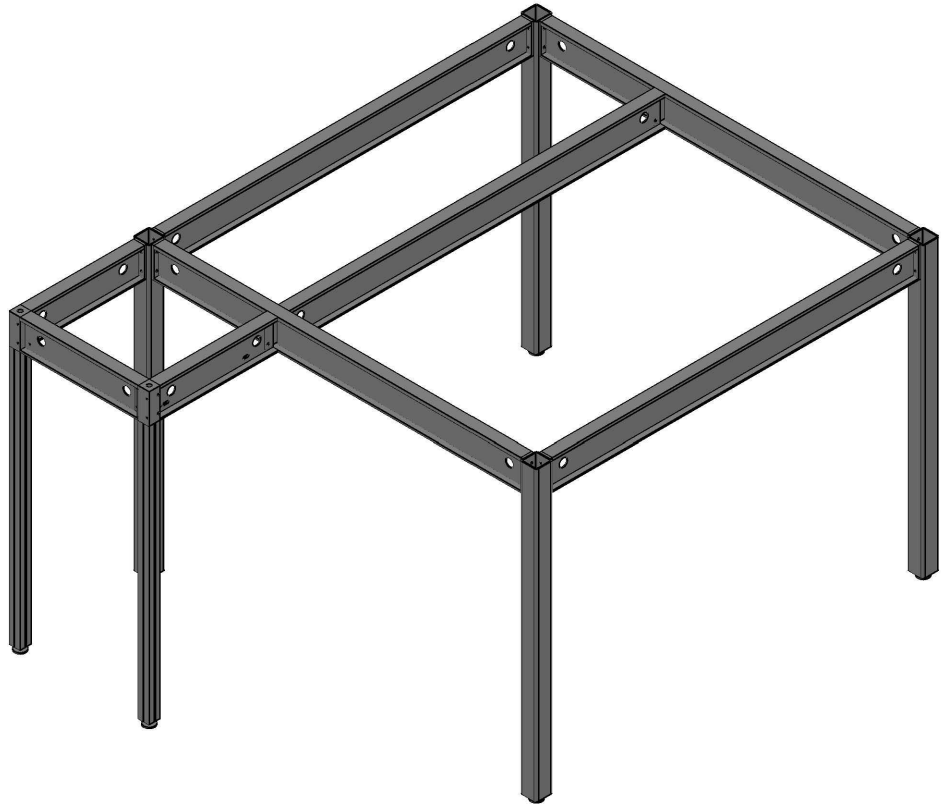

Highmark
TechSystems

8343 Clinton Park Drive
Fort Wayne, IN 46825
Phone: 260-483-0012

Sheet: **Quote 1 of 2**
Current Rev:
Drawn Date: **07/21/2014**
Drawn By: **D Overmyer**

© 2014 All Rights Reserved

Sheet Description: **ISO View**
Rental/Purchase: **Rental Kit**
Quote/Job Number:
Client Name:
Job Name: **12' x 12' ExpoDeck**

Highmark
TechSystems

8343 Clinton Park Drive
Fort Wayne, IN 46825
Phone: 260-483-0012

Sheet: **Quote 2 of 2**
Current Rev:
Drawn Date: **07/21/2014**
Drawn By: **D Overmyer**

© 2014 All Rights Reserved

Sheet Description: **Plan & Elevation**
Rental/Purchase: **Rental Kit**
Quote/Job Number:
Client Name:
Job Name: **12' x 12' ExpoDeck**