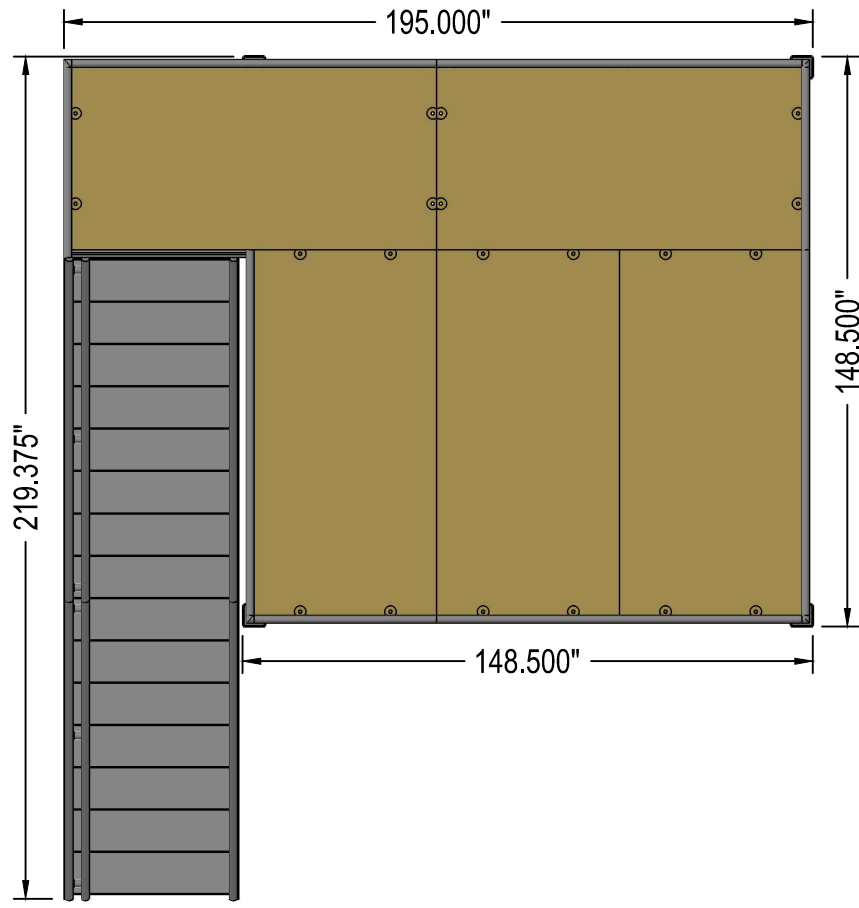

Highmark
TechSystems

8343 Clinton Park Drive
Fort Wayne, IN 46825
Phone: 260-483-0012

Sheet: **Quote 2 of 2**
Current Rev:
Drawn Date: **07/21/2014**
Drawn By: **D Overmyer**

© 2014 All Rights Reserved

Sheet Description: **Plan & Elevation**
Rental/Purchase: **Rental Kit**
Quote/Job Number:
Client Name:
Job Name: **12' x 12' ExpoDeck**