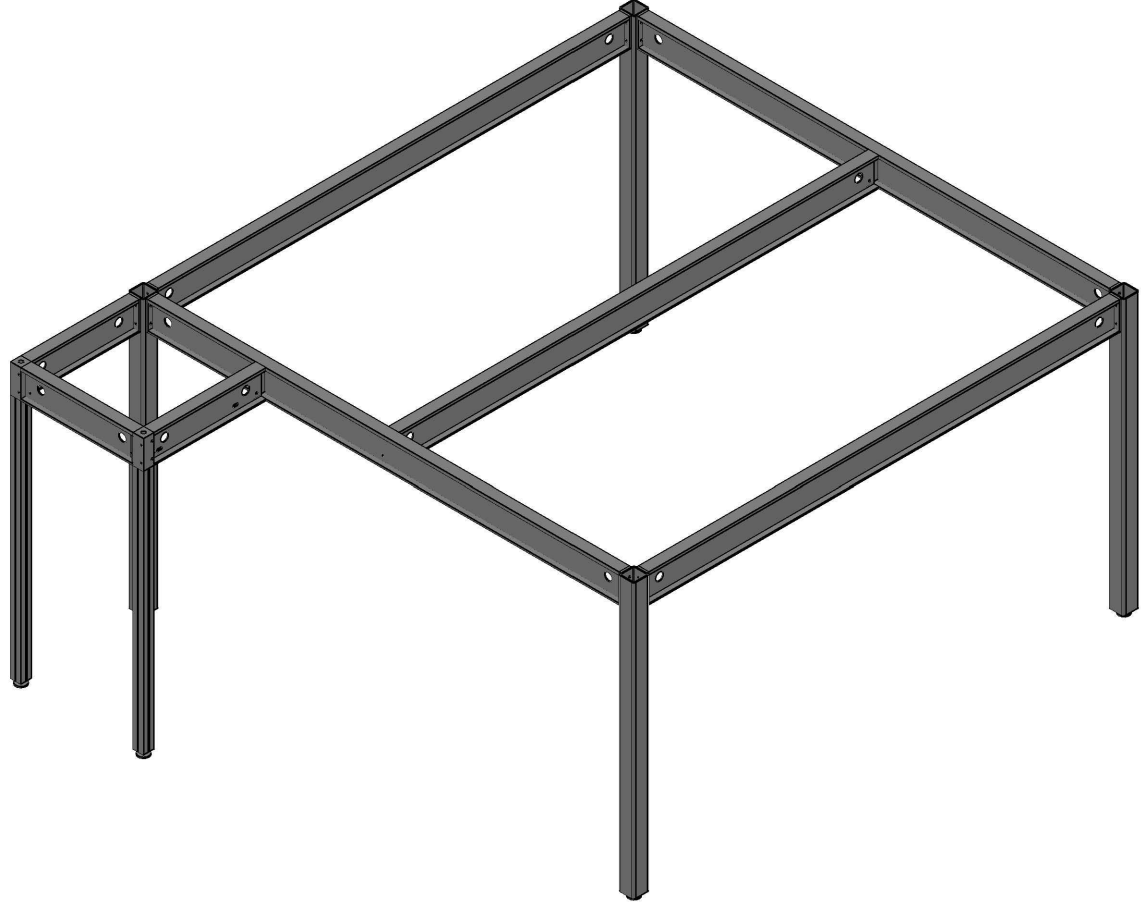

Highmark
 TechSystems

8343 Clinton Park Drive
 Fort Wayne, IN 46825
 Phone: 260-483-0012

Sheet:	1 of 2
Current Rev:	
Drawn Date:	07/21/2014
Drawn By:	D Overmyer

© 2014 All Rights Reserved

Sheet Description:	ISO View
Rental/Purchase:	Rental Kit
Quote/Job Number:	
Client Name:	
Job Name:	16' x 16' ExpoDeck

Highmark
TechSystems

8343 Clinton Park Drive
Fort Wayne, IN 46825
Phone: 260-483-0012

Sheet: 2 of 2
Current Rev:
Drawn Date: 07/21/2014
Drawn By: D Overmyer

© 2014 All Rights Reserved

Sheet Description: Plan & Elevation
Rental/Purchase: Rental Kit
Quote/Job Number:
Client Name:
Job Name: 16' x 16' ExpoDeck