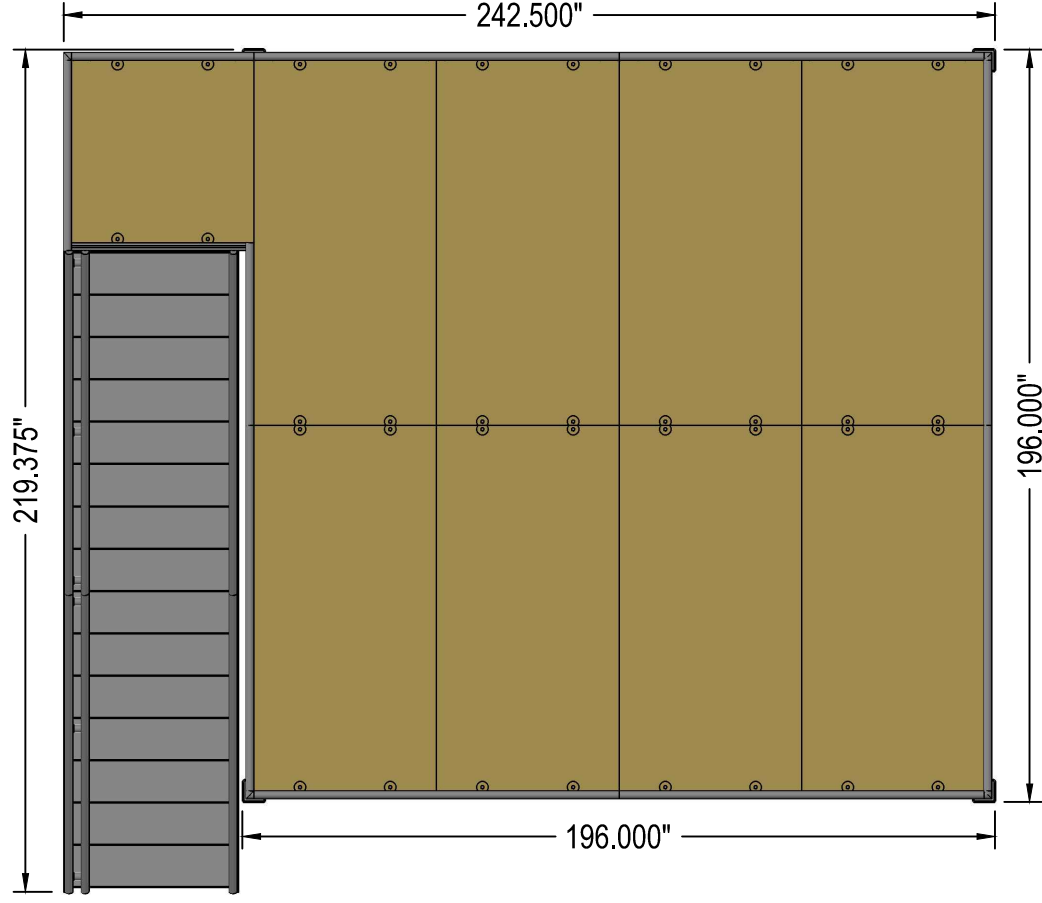

Highmark
 TechSystems

8343 Clinton Park Drive
 Fort Wayne, IN 46825
 Phone: 260-483-0012

Sheet:	1 of 2
Current Rev:	
Drawn Date:	07/21/2014
Drawn By:	D Overmyer

© 2014 All Rights Reserved

Sheet Description:	ISO View
Rental/Purchase:	Rental Kit
Quote/Job Number:	
Client Name:	
Job Name:	16' x 16' ExpoDeck

Highmark
TechSystems

8343 Clinton Park Drive
Fort Wayne, IN 46825
Phone: 260-483-0012

Sheet: 2 of 2
Current Rev:
Drawn Date: 07/21/2014
Drawn By: D Overmyer

© 2014 All Rights Reserved

Sheet Description: Plan & Elevation
Rental/Purchase: Rental Kit
Quote/Job Number:
Client Name:
Job Name: 16' x 16' ExpoDeck