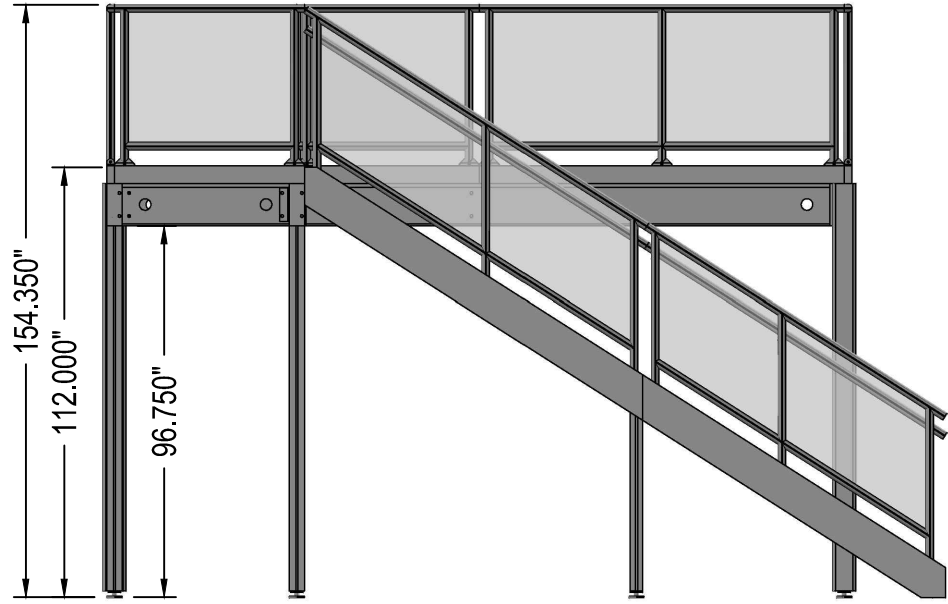

Highmark
 TechSystems

8343 Clinton Park Drive
 Fort Wayne, IN 46825
 Phone: 260-483-0012

Sheet:	1 of 2
Current Rev:	
Drawn Date:	07/21/2014
Drawn By:	D Overmyer

© 2014 All Rights Reserved

Sheet Description:	ISO View
Rental/Purchase:	Rental Kit
Quote/Job Number:	
Client Name:	
Job Name:	16' x 16' ExpoDeck

Highmark
TechSystems

8343 Clinton Park Drive
Fort Wayne, IN 46825
Phone: 260-483-0012

Sheet: 2 of 2
Current Rev:
Drawn Date: 07/21/2014
Drawn By: D Overmyer

© 2014 All Rights Reserved

Sheet Description: Plan & Elevation
Rental/Purchase: Rental Kit
Quote/Job Number:
Client Name:
Job Name: 16' x 16' ExpoDeck