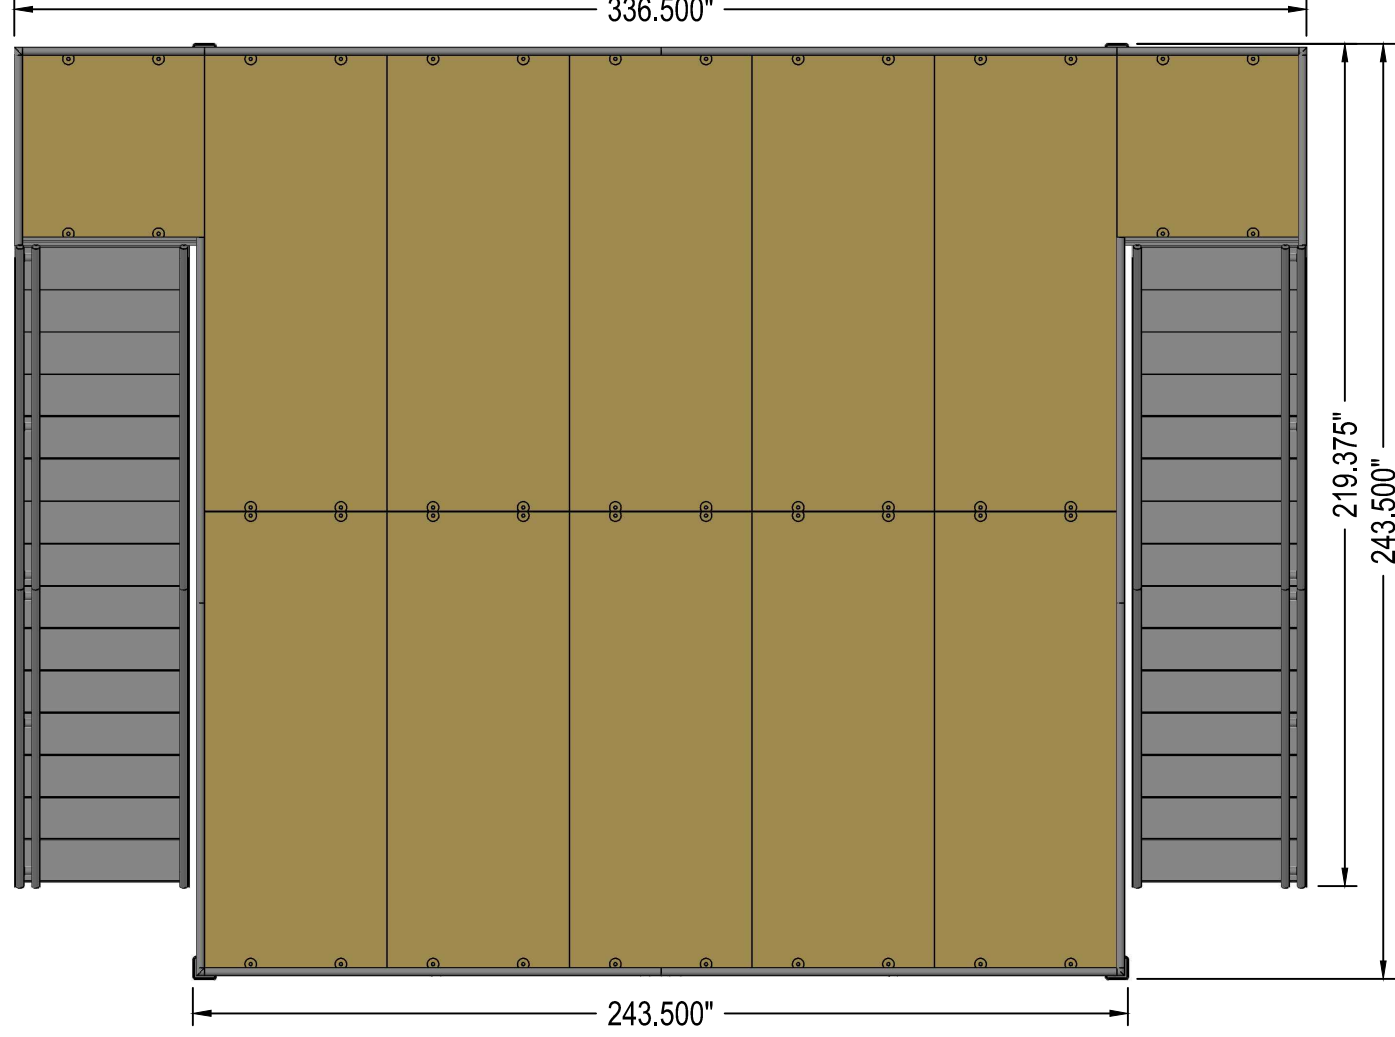

Highmark
TechSystems

8343 Clinton Park Drive
Fort Wayne, IN 46825
Phone: 260-483-0012

Sheet: 1 of 2
Current Rev:
Drawn Date: 07/21/2014
Drawn By: D Overmyer

© 2014 All Rights Reserved

Sheet Description: ISO View
Rental/Purchase: Rental Kit
Quote/Job Number:
Client Name:
Job Name: 20' x 20' ExpoDeck