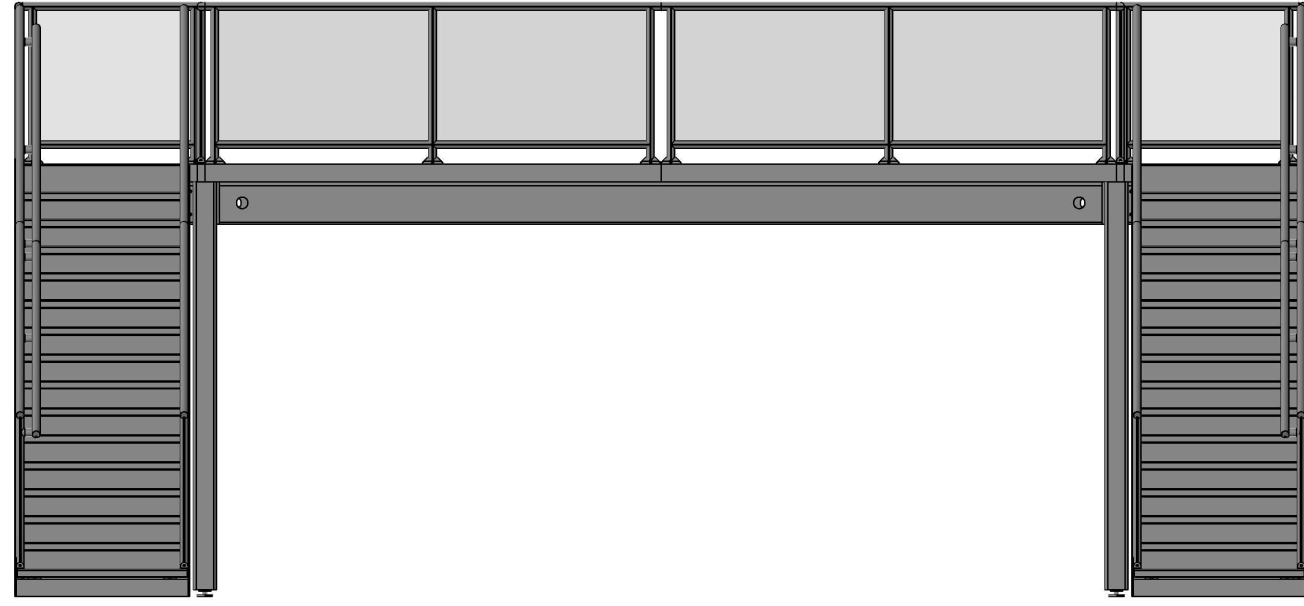

Highmark
TechSystems

8343 Clinton Park Drive
Fort Wayne, IN 46825
Phone: 260-483-0012

Sheet: 1 of 2
Current Rev:
Drawn Date: 07/21/2014
Drawn By: D Overmyer

© 2014 All Rights Reserved

Sheet Description: ISO View
Rental/Purchase: Rental Kit
Quote/Job Number:
Client Name:
Job Name: 20' x 20' ExpoDeck

Highmark
TechSystems

8343 Clinton Park Drive
Fort Wayne, IN 46825
Phone: 260-483-0012

Sheet: 2 of 2
Current Rev:
Drawn Date: 07/21/2014
Drawn By: D Overmyer

© 2014 All Rights Reserved

Sheet Description: Plan & Elevation
Rental/Purchase: Rental Kit
Quote/Job Number:
Client Name:
Job Name: 20' x 20' ExpoDeck