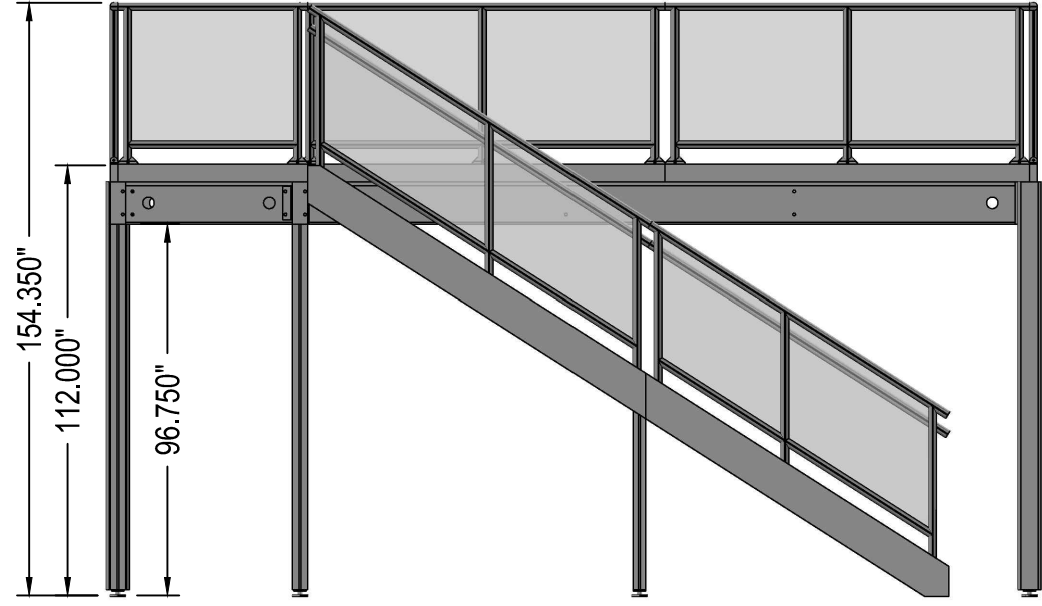

Highmark
TechSystems

8343 Clinton Park Drive
Fort Wayne, IN 46825
Phone: 260-483-0012

Sheet: 1 of 2
Current Rev:
Drawn Date: 07/21/2014
Drawn By: D Overmyer

© 2014 All Rights Reserved

Sheet Description: ISO View
Rental/Purchase: Rental Kit
Quote/Job Number:
Client Name:
Job Name: 20' x 20' ExpoDeck

Highmark
TechSystems

8343 Clinton Park Drive
Fort Wayne, IN 46825
Phone: 260-483-0012

Sheet: 2 of 2
Current Rev:
Drawn Date: 07/21/2014
Drawn By: D Overmyer

© 2014 All Rights Reserved

Sheet Description: Plan & Elevation
Rental/Purchase: Rental Kit
Quote/Job Number:
Client Name:
Job Name: 20' x 20' ExpoDeck