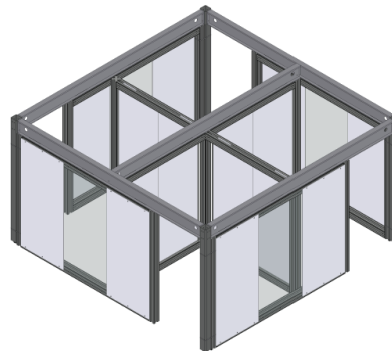

ROOF MEMBRANE AND DECKING OMITTED IN THIS VIEW