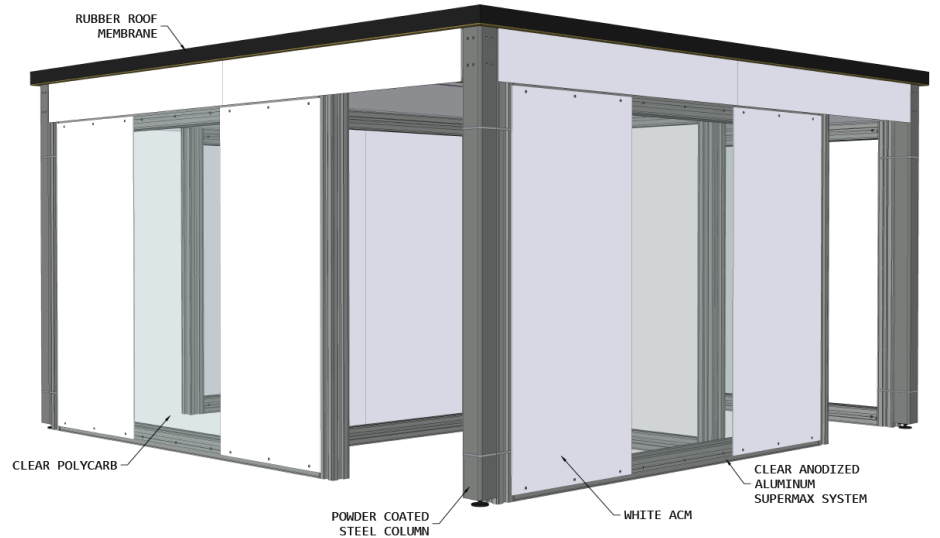

ROOF MEMBRANE AND DECKING OMITTED IN THIS VIEW